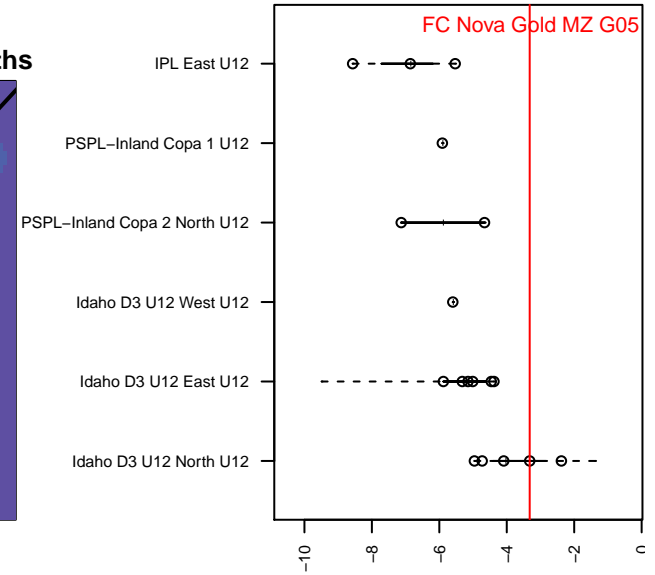

FC Nova Gold MZ G05

FC Nova SC
 Boise, ID
 G05 total strength=865
 attack=2.57 defense=0.61
 fall league = Idaho D3 U12 North U12
 spr league = Spr Idaho D3 U12 North

alt names used:
 FC NOVA GOLD 05 – MZ
 FC NOVA GOLD 05 – MZ
 FC NOVA GOLD 05 – MZ (ID)
 FC NOVA GOLD 05 – MZ

Venues played:
 2016 NWCL 05
 2016 Idaho D3 U12 North U12
 2016 GEM State Challenge U12G Siver West L
 2016 Spr Idaho D3 U12 North

FC Nova Gold MZ G05
 Dots are actual minus expected GF (blue circles) and GA (red triangles).
 Blue line is smoothed change in attack strength. Red is smoothed change in defense strength.

**attack and defense variance (black dot)
relative to other teams
and top 10 in region**

**attack and defense rating
relative to others at age
and all opponents in last 13 months**

Performance relative to 13 month average